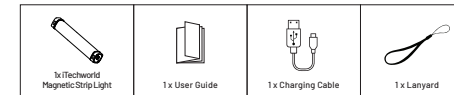

Package Contents

ITECHWORLD
THE POWER EXPERT

3