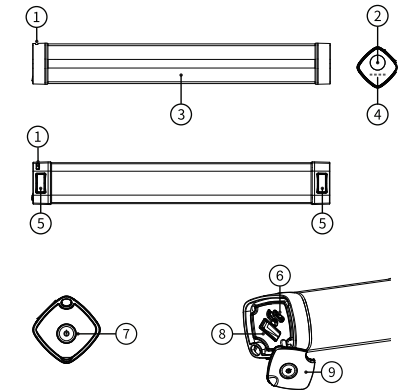

UNIT DIAGRAM

① LANYARD TIE POINT	⑥ USB-C INPUT PORT
② TORCH LIGHT	⑦ POWER CONTROL
③ LIGHT DIFFUSER	⑧ USB OUTPUT PORT
④ BATTERY LEVEL INDICATOR	⑨ WATER RESISTANT COVER
⑤ STRONG MAGNETS	

ITECHWORLD
THE POWER EXPERT

4

GETTING STARTED

OPERATION

1. Pressing the power button located at the end of the unit will change the lighting mode from the first white light to the second, then the third, then the SOS light and finally, the amber light.
2. While the unit is off, holding the power button for over 2 seconds will turn on the torch light. A short or long press from this stage will turn off the light.
3. When any light is on, holding the power button will turn off the light.

Operation	Light Mode	Brightness Level
Short Press	1st White Light	3%
2nd Short Press	2nd White Light	50%
3rd Short Press	3rd White Light	100%
4th Short Press	SOS Light	100%
5th Short Press	Amber Light	100%
Hold the Button	Torch Light	100%

CHARGING TIME & POWER DISPLAY

Using the included 5V/2.1A adaptor, the light will take around four hours to go from 0% to 100%. The device has four charge LED indicators that allow you to monitor the state of charge.

WHILE CHARGING

Display	
State of Charge	LEDs
Full Charge	All LEDs will be on
75% - Full	One LED will flash
50% - 75%	One LED will flash, one is off
25% - 50%	One LED will flash, two are off
Flat - 25%	One LED will flash, the rest will be off

ITECHWORLD
THE POWER EXPERT

5

WHILE NOT CHARGING

Display	
State of Charge	LEDs
75% - Full	All LEDs will be on
50% - 75%	One LED will be off
25% - 50%	Two LEDs will be off
3% - 25%	Three LEDs will be off
Flat - 3%	All LEDs will be off, one will flash

SPECIFICATIONS

iTechworld Mini Magnetic Strip Light	
USB Output	5V/2.4A
USB-C Input	5V/2.1A
Power	3W Max
Brightness	300LM
Weight	0.330kg
Charging Time	4 Hours
Operating Temperature	0°C - 50°C
Storage Temperature	-10°C - 60°C
IP Rating	IP65
Dimensions (LxWxH)	35 x 35 x 292mm

MAINTENANCE

Wipe the product and its surfaces down using a soft, dry cloth. Do not use liquids or solvents which will damage the product's surface.

SAFETY PRECAUTIONS

For safe operation, the iTechworld Magnetic Strip Light must be operated correctly. Please carefully read, understand, and follow all instructions in this user guide. Failure to follow these instructions may result in damage to the unit or property, death or serious injury.

ITECHWORLD
THE POWER EXPERT

6

Disclaimer: While iTechworld has taken every precaution to ensure the accuracy of the contents of this user guide, iTechworld assumes no responsibility for any errors or omissions.

Furthermore, all specifications and functionality may change at any time without notice.

It is best to view our website for the most up-to-date information

WARNING:

Should any of the following occur, immediately turn off and stop using the unit:

- Any liquid, including water, spills into the product.
- The product gives off odours or has an unusual flickering.
- The cable is damaged, or you can see the exposed wire.
- The case has been broken.

WARNING: